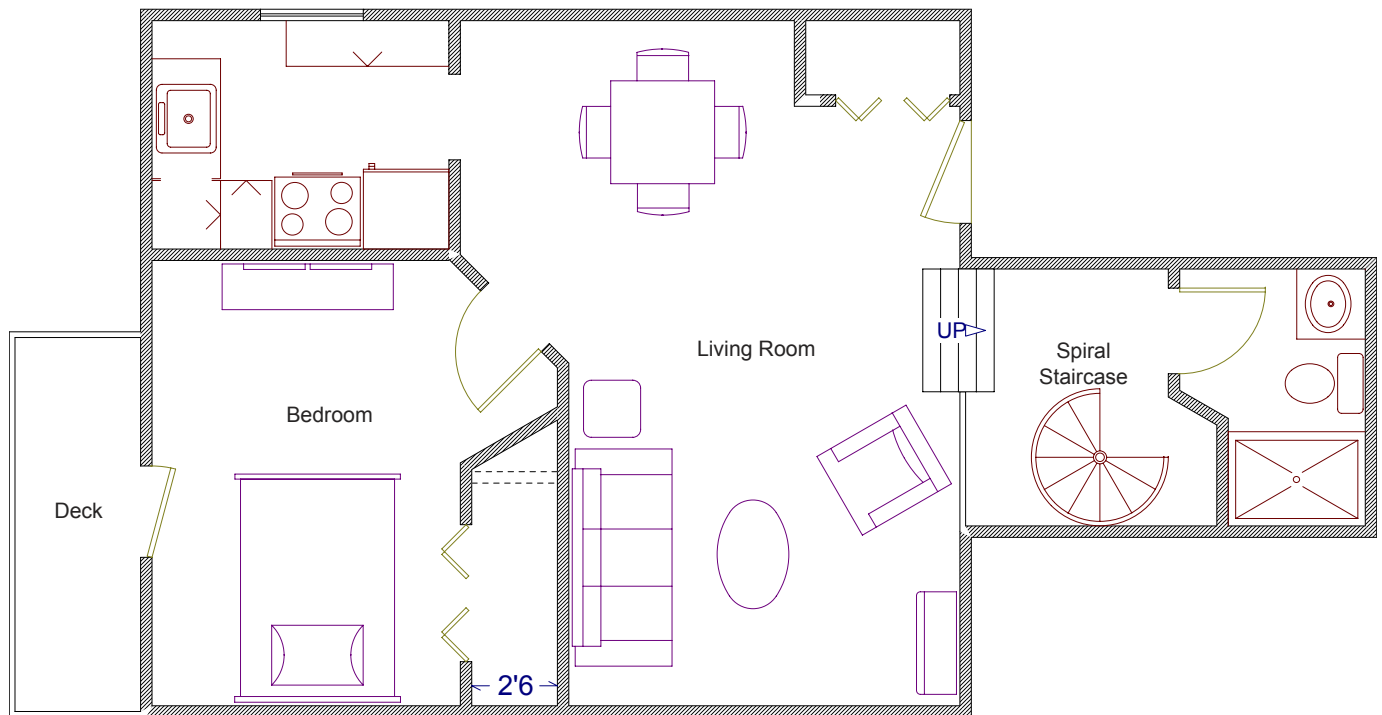

438 W. Wilson Street

2 Bedroom
Apartment #3

Jacobsen Shoff Apartments (608)238-1507 www.jacobsenapts.com

The lower level of this apartment is located on the building's second floor. This level includes the kitchen, bath, living room, bedroom, and deck.

The upper level of this apartment is located on the third floor. This level includes the larger bedroom and a large closet.

Note: Dimensions are approximate outside wall dimensions. Apartment is unfurnished.