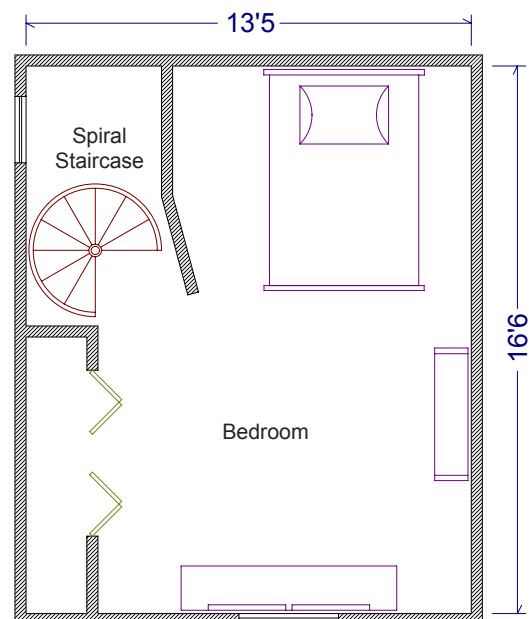

438 W. Wilson Street

2 Bedroom
Apartment #3

Jacobsen Shoff Apartments (608)238-1507 www.jacobsenapts.com

The lower level of this apartment is located on the building's second floor. This level includes the kitchen, bath, living room, bedroom, and deck.

The upper level of this apartment is located on the third floor. This level includes the larger bedroom and a large closet.

Note: Dimensions are approximate outside wall dimensions. Apartment is unfurnished.